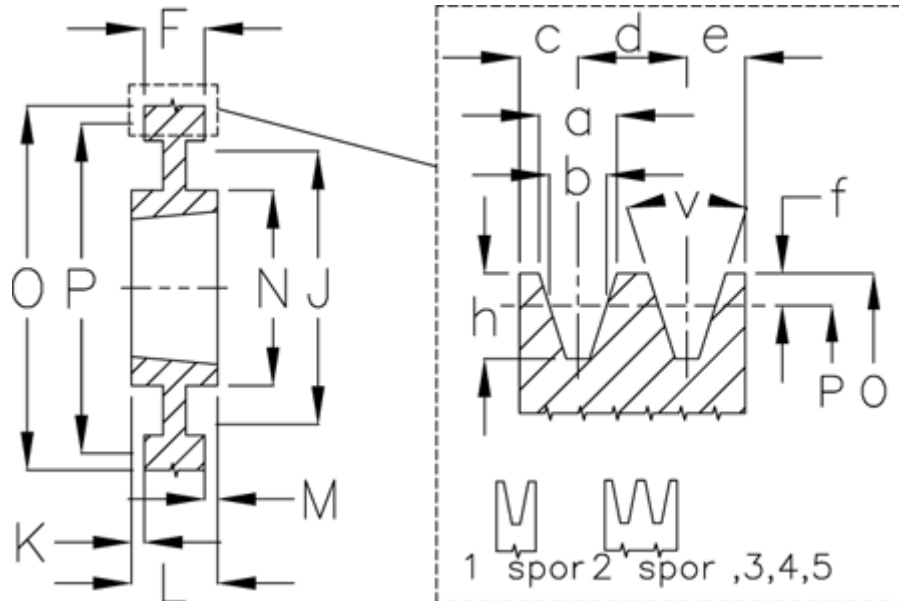

Article number: 604110020002

Description: V-belt pulley SPA 200/2 TL2517

Measures

| | | | | | |
|------------------|--------|----------|--------|----------------|-------------|
| a | = 12.7 | F | = 35 | Number of ribs | = 2 |
| b | = 11.0 | For bush | = 2517 | O | = 205.5 |
| Bush ζ max | = 60 | h | = 13.8 | P | = 200 |
| c | = 10.0 | J | = 165 | Type | = SPA |
| d | = 15.0 | K | = 5 | v | = 38 grader |
| e | = 10.0 | L | = 45 | | |
| E | = 10 | m | = 5.0 | | |
| f | = 2.8 | N | = 123 | | |